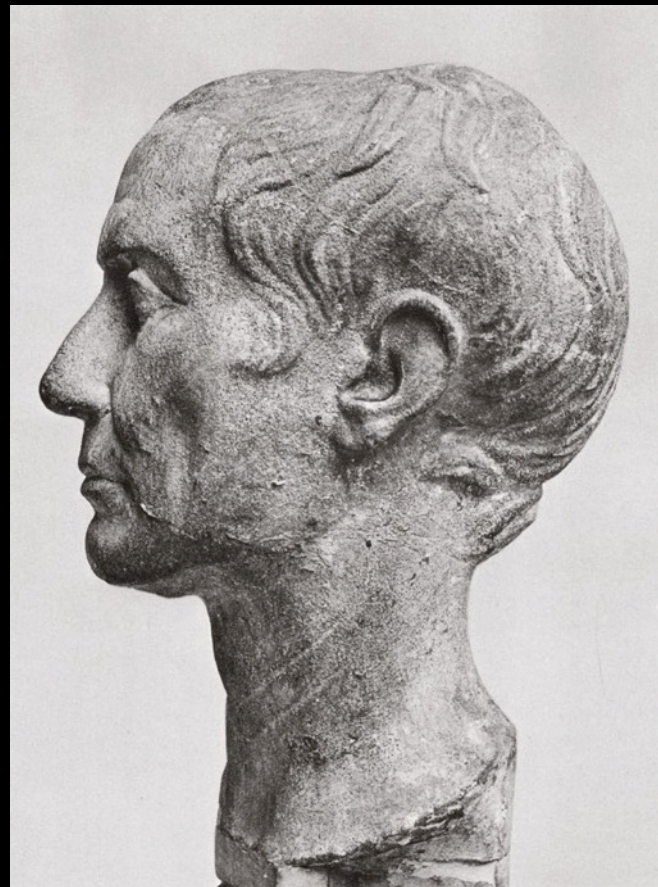

HOW TO SPOT A ROMAN EMPEROR

Mary Beard

AUGUSTUS 31 BC – 14 AD

TIBERIUS 14 - 37

CALIGULA 37 – 41

CLAUDIUS 41 – 54

NERO 54 - 68

Head of Augustus from Prima Porta

“Meroe head” of Augustus,
British Museum

J.-E. Lenepveu, *Death of Vitellius* (1847);
Paris, Ecole N. S.
Beaux Arts

Medardo Rosso,
Vitellius (1895)
Victoria and Albert
Museum, London

C Brancusi *Vitellius* 1898
Craiova