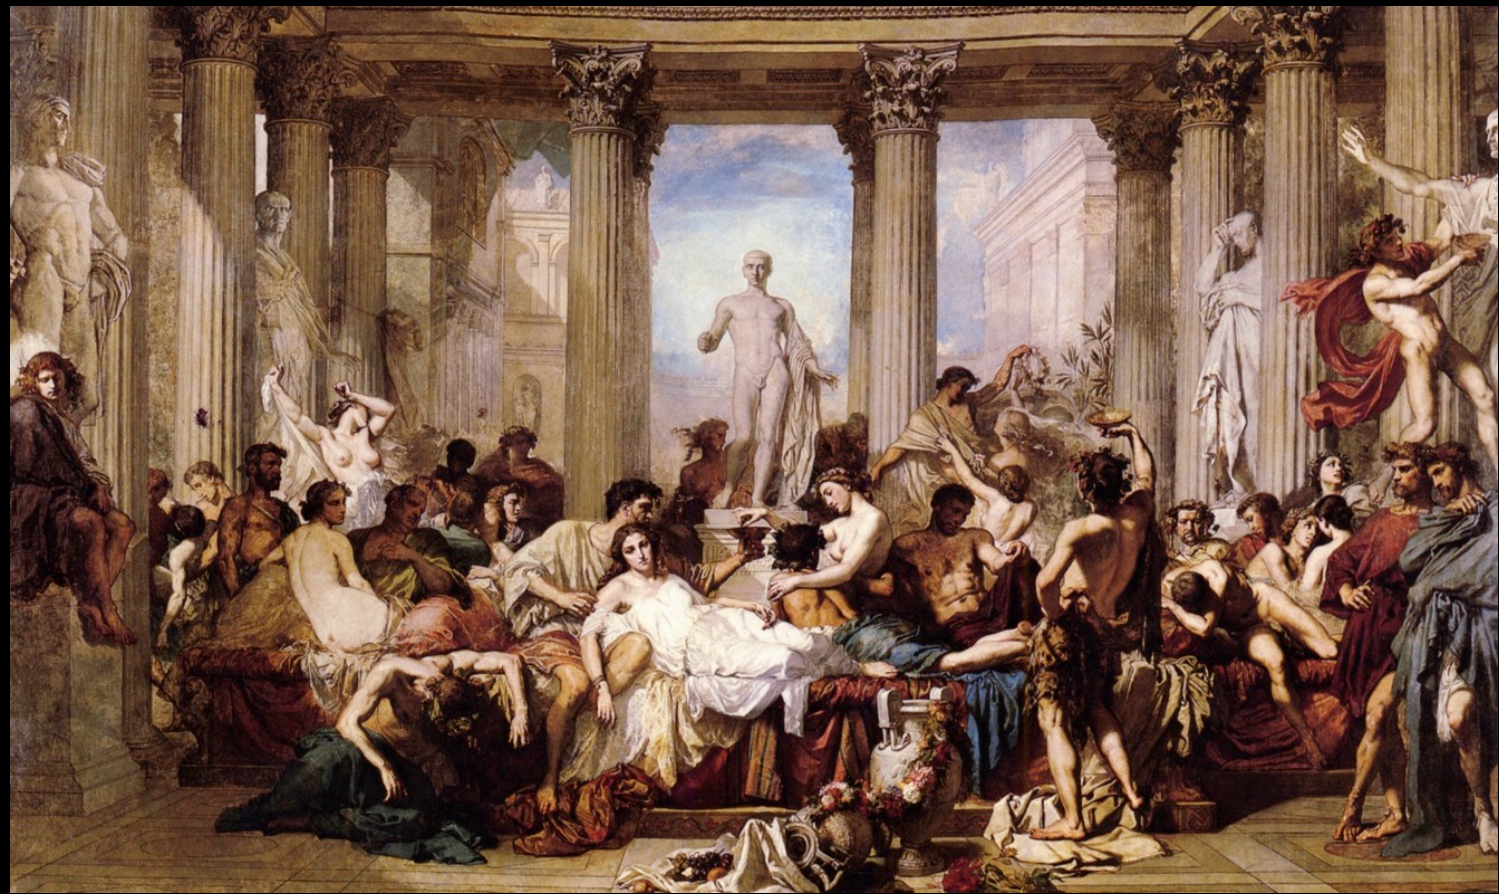

N. S. Traverso, *Genius of Sculpture*