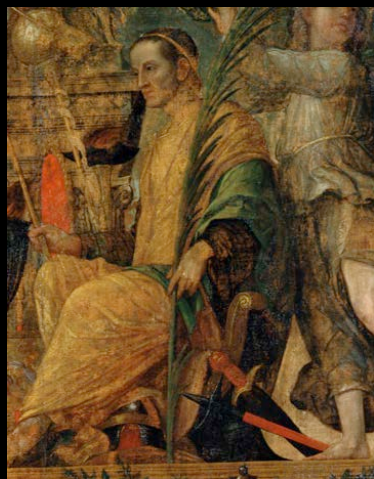

HOW TO SPOT A ROMAN EMPEROR

Mary Beard

AUGUSTUS 31 BC – 14 AD

TIBERIUS 14 - 37

CALIGULA 37 – 41

CLAUDIUS 41 – 54

NERO 54 - 68

Head of Augustus from Prima Porta

“Meroe head” of Augustus,
British Museum

J.-E. Lenepveu, *Death of Vitellius* (1847);
Paris, Ecole N. S.
Beaux Arts

Medardo Rosso,
Vitellius (1895)
Victoria and Albert
Museum, London

C Brancusi *Vitellius* 1898
Craiova