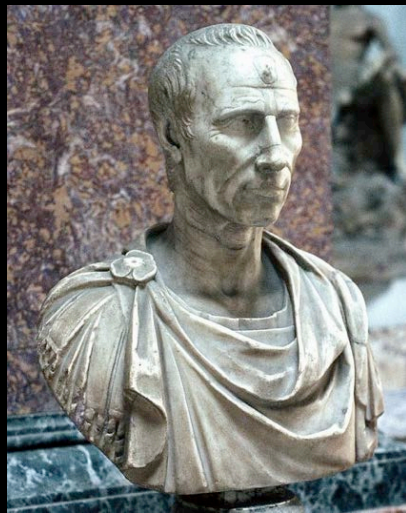

HOW TO SPOT A ROMAN EMPEROR

Mary Beard

AUGUSTUS 31 BC – 14 AD

TIBERIUS 14 - 37

CALIGULA 37 – 41

CLAUDIUS 41 – 54

NERO 54 - 68

Head of Augustus from Prima Porta

“Meroe head” of Augustus,
British Museum

J.-E. Lenepveu, *Death of Vitellius* (1847);
Paris, Ecole N. S.
Beaux Arts

Medardo Rosso,
Vitellius (1895)
Victoria and Albert
Museum, London

C Brancusi *Vitellius* 1898
Craiova