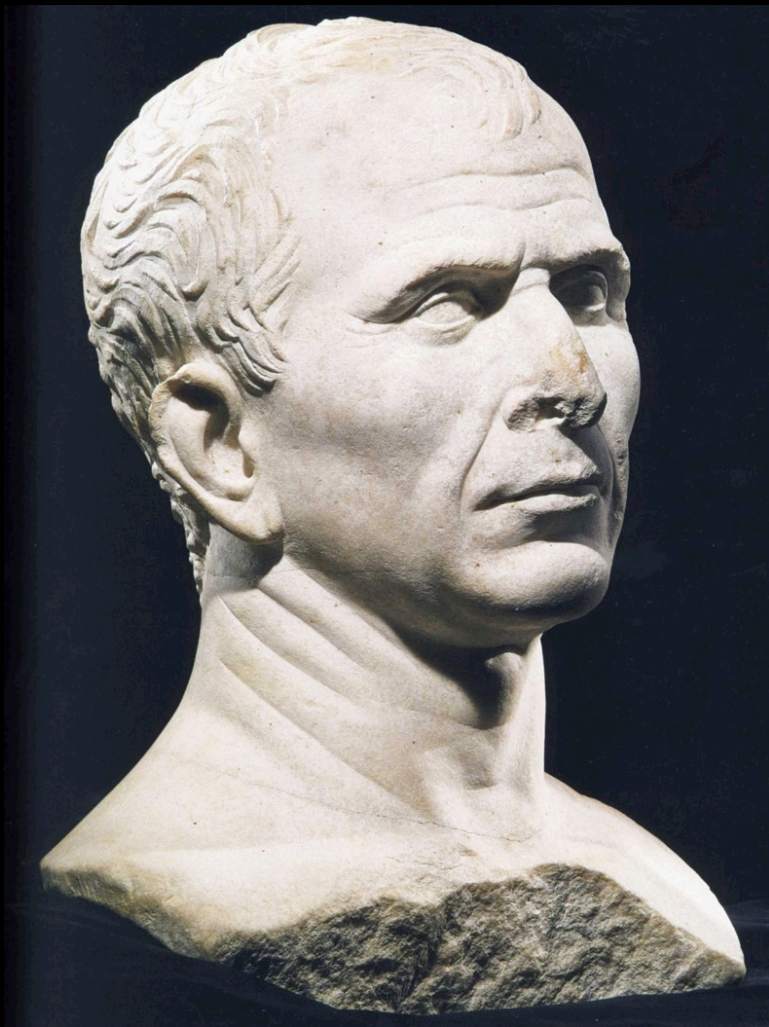

HOW TO SPOT A ROMAN EMPEROR

Mary Beard

AUGUSTUS 31 BC – 14 AD

TIBERIUS 14 - 37

CALIGULA 37 – 41

CLAUDIUS 41 – 54

NERO 54 - 68

Head of Augustus from Prima Porta

“Meroe head” of Augustus,
British Museum

J.-E. Lenepveu, *Death of Vitellius* (1847);
Paris, Ecole N. S.
Beaux Arts

Medardo Rosso,
Vitellius (1895)
Victoria and Albert
Museum, London

C Brancusi *Vitellius* 1898
Craiova