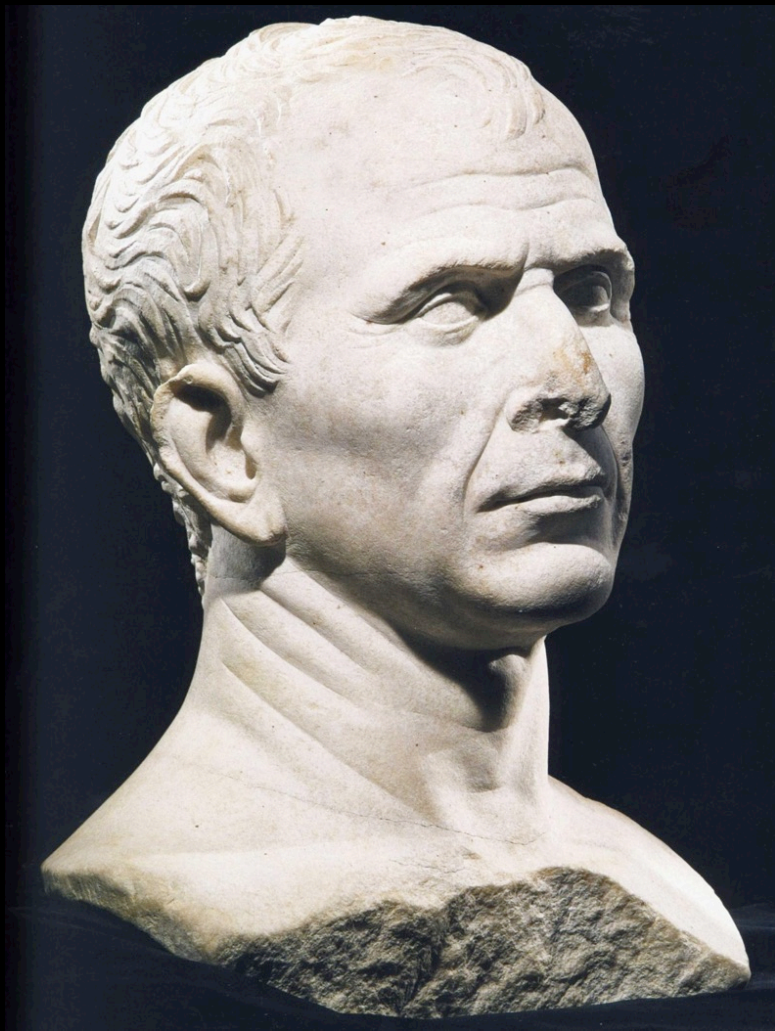

HOW TO SPOT A ROMAN EMPEROR

Mary Beard

AUGUSTUS 31 BC – 14 AD

TIBERIUS 14 - 37

CALIGULA 37 – 41

CLAUDIUS 41 – 54

NERO 54 - 68

Head of Augustus from Prima Porta

“Meroe head” of Augustus,
British Museum

J.-E. Lenepveu, *Death of Vitellius* (1847);
Paris, Ecole N. S.
Beaux Arts

Medardo Rosso,
Vitellius (1895)
Victoria and Albert
Museum, London

C Brancusi *Vitellius* 1898
Craiova